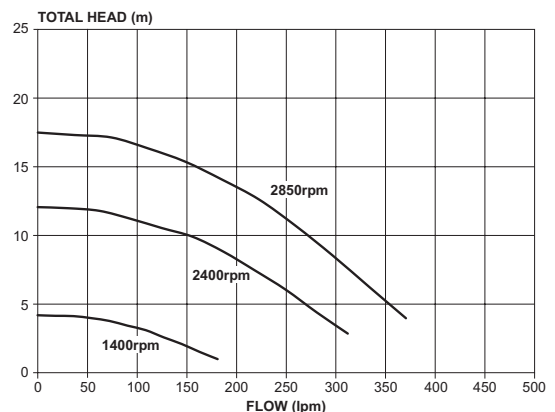

OPERATING LIMITS	Max. water temperature	Max. ambient temperature
	50°C	55°C

DIMENSIONS (mm)

Type	A	B	C	D	E	Mounting Holes Diameter	Inlet PVC	Outlet PVC	Net Weight (kg)
PMECO	645	330	250	305	246	10	*40/50	*40/50	15.9

*Suction and delivery accept 40mm PVC pipe on the I.D. and 50mm fitting on the O.D.

HYDRAULIC PERFORMANCE

davey.com.au | daveynz.co.nz | daveyeurope.eu | daveyusa.com

This literature is not a complete guide to product usage. All images provided in this document are for illustration purposes only. Further information is available from your Davey Dealer, Davey Support Centre and from the relevant product Installation and Operating Instructions. Must be read in conjunction with the relevant product Installation and Operating Instructions and all applicable statutory requirements. Product specifications may change without notice. © Davey is a registered trademark of Davey Water Products Pty Ltd. © Davey Water Products Pty Ltd 2017.