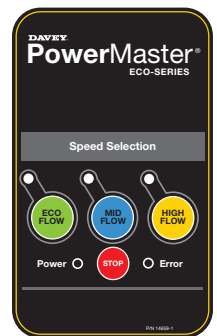

Strong corrosion resistant UV stabilised materials

ELECTRICAL DATA

Model	PMECO
RPM	Eco Flow Speed – 1400
	Mid Flow Speed – 2400
	High Flow Speed – 2850
Enclosure Class (IP)	24
Insulation Class	Class B 130 Insulation
Voltage (V)	240 AC
Supply Frequency (Hz)	50
Run current (A)	6.3
Motor Input Power (W / hp)	Eco Flow - 180W / 0.24 hp
	Mid Flow – 720W / 0.96 hp
	Hi Flow – 990W / 1.32 hp
Motor Output Power (W / hp)	Eco Flow - 127W / 0.17 hp
	Mid Flow – 521W / 0.70 hp
	Hi Flow – 853W / 1.14 hp

Low Energy Operation:

Your PowerMaster ECO Series pump has 3 speed settings which are also programmable:

1. Eco Flow – Lowest Speed
2. Mid Flow – Medium Speed
3. High Flow – Highest Speed

- Eco Flow mode provides the lowest speed and therefore the greatest energy savings.
- For programmable speed options and settings, please contact Davey, your Davey dealer or Davey pool pump installation professional.