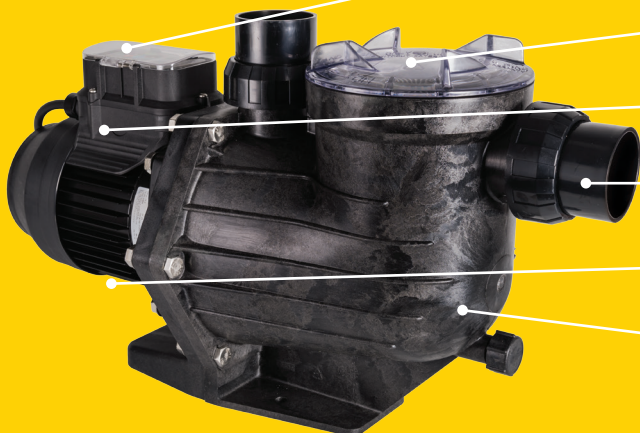

*Running your pump at low speed uses less energy to turnover the same amount of pool water.

Depend on Davey

DAVEY

DAVEY

PowerMaster®

ECO-SERIES

Swimming Pool Pump

3 speed variable control with fully programmable speed options for maximum performance and efficiency

Easy to remove, see through lid – with extra large leaf basket

Advanced technology brushless DC motor for longer pump life

50mm ABS quick coupling barrel unions for easy connection and installation

Auto reset thermal protection to prevent over heating of the motor

Strong corrosion resistant UV stabilised materials

ELECTRICAL DATA

Model	PMECO
RPM	Eco Flow Speed – 1400
	Mid Flow Speed – 2400
	High Flow Speed – 2850
Enclosure Class (IP)	24
Insulation Class	Class B 130 Insulation
Voltage (V)	240 AC
Supply Frequency (Hz)	50
Run current (A)	6.3
Motor Input Power (W / hp)	Eco Flow - 180W / 0.24 hp
	Mid Flow – 720W / 0.96 hp
	Hi Flow – 990W / 1.32 hp
Motor Output Power (W / hp)	Eco Flow - 127W / 0.17 hp
	Mid Flow – 521W / 0.70 hp
	Hi Flow – 853W / 1.14 hp

Low Energy Operation:

Your PowerMaster ECO Series pump has 3 speed settings which are also programmable:

1. Eco Flow – Lowest Speed
2. Mid Flow – Medium Speed
3. High Flow – Highest Speed

- Eco Flow mode provides the lowest speed and therefore the greatest energy savings.
- For programmable speed options and settings, please contact Davey, your Davey dealer or Davey pool pump installation professional.