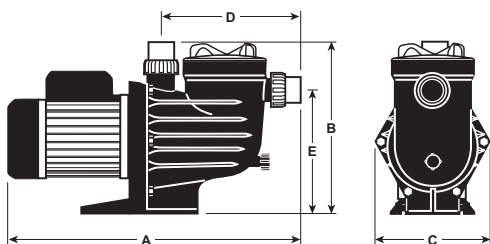

OPERATING LIMITS	Max. water temperature	Max. ambient temperature
	50°C	55°C

DIMENSIONS (mm)

Type	A	B	C	D	E	Mounting Holes Diameter	Inlet PVC	Outlet PVC	Net Weight (kg)
PMECO	645	330	250	305	246	10	*40/50	*40/50	15.9

*Suction and delivery accept 40mm PVC pipe on the I.D. and 50mm fitting on the O.D.

HYDRAULIC PERFORMANCE

davey.com.au | daveynz.co.nz | daveyeurope.eu | daveyusa.com

This literature is not a complete guide to product usage. All images provided in this document are for illustration purposes only. Further information is available from your Davey Dealer, Davey Support Centre and from the relevant product Installation and Operating Instructions. Must be read in conjunction with the relevant product Installation and Operating Instructions and all applicable statutory requirements. Product specifications may change without notice. © Davey is a registered trademark of Davey Water Products Pty Ltd. © Davey Water Products Pty Ltd 2017.