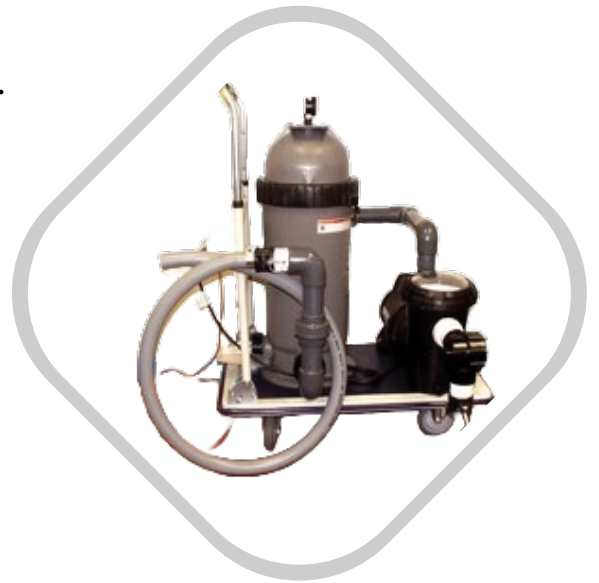

EASY-VAC

COMMERCIAL POOL VACUUM SYSTEM

Product Description

The Easy-Vac Commercial Pool Vacuum System is a heavy duty solution for large facilities wanting a mobile vacuum with a large capacity cartridge filter.

Product Benefits

- Fast, easy and convenient to use.
- Heavy-duty large capacity cartridge filter.
- Easy to store and transport.
- Heavy-duty pump with water cooled motor.
- Large capacity hair and lint pot.
- In-built check valves for ease of priming.
- Schedule 80 pipes and fittings.
- Clipsal RCD protected in weatherproof enclosure.